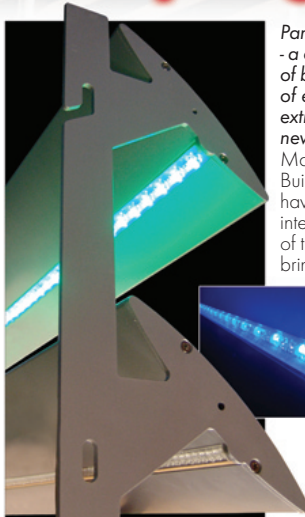

A STUNNING NEW FAÇADE ILLUMINATION SYSTEM! (Patent Applied For)

A truly bright new idea...

Par Louvre Systems are proud to announce LouvreLight - a completely new concept for the external illumination of building façades. By combining the practical merits of external solar shading louvres together with an extremely versatile, aesthetically pleasing and cost-effective LED lighting system, a completely new multi-functional product has been created!

Many new buildings now require external solar shading systems to comply with Part L2 of the Building Regulations concerning the solar overheating of buildings. These systems hitherto have only performed during daylight hours. Now they can perform at night too by incorporating intelligent lighting displays that can cover part or all of the louvre screening. The overall effect of this combination of light, colour and reflective imagery is nothing less than breathtaking and brings a new dimension to the building at night!